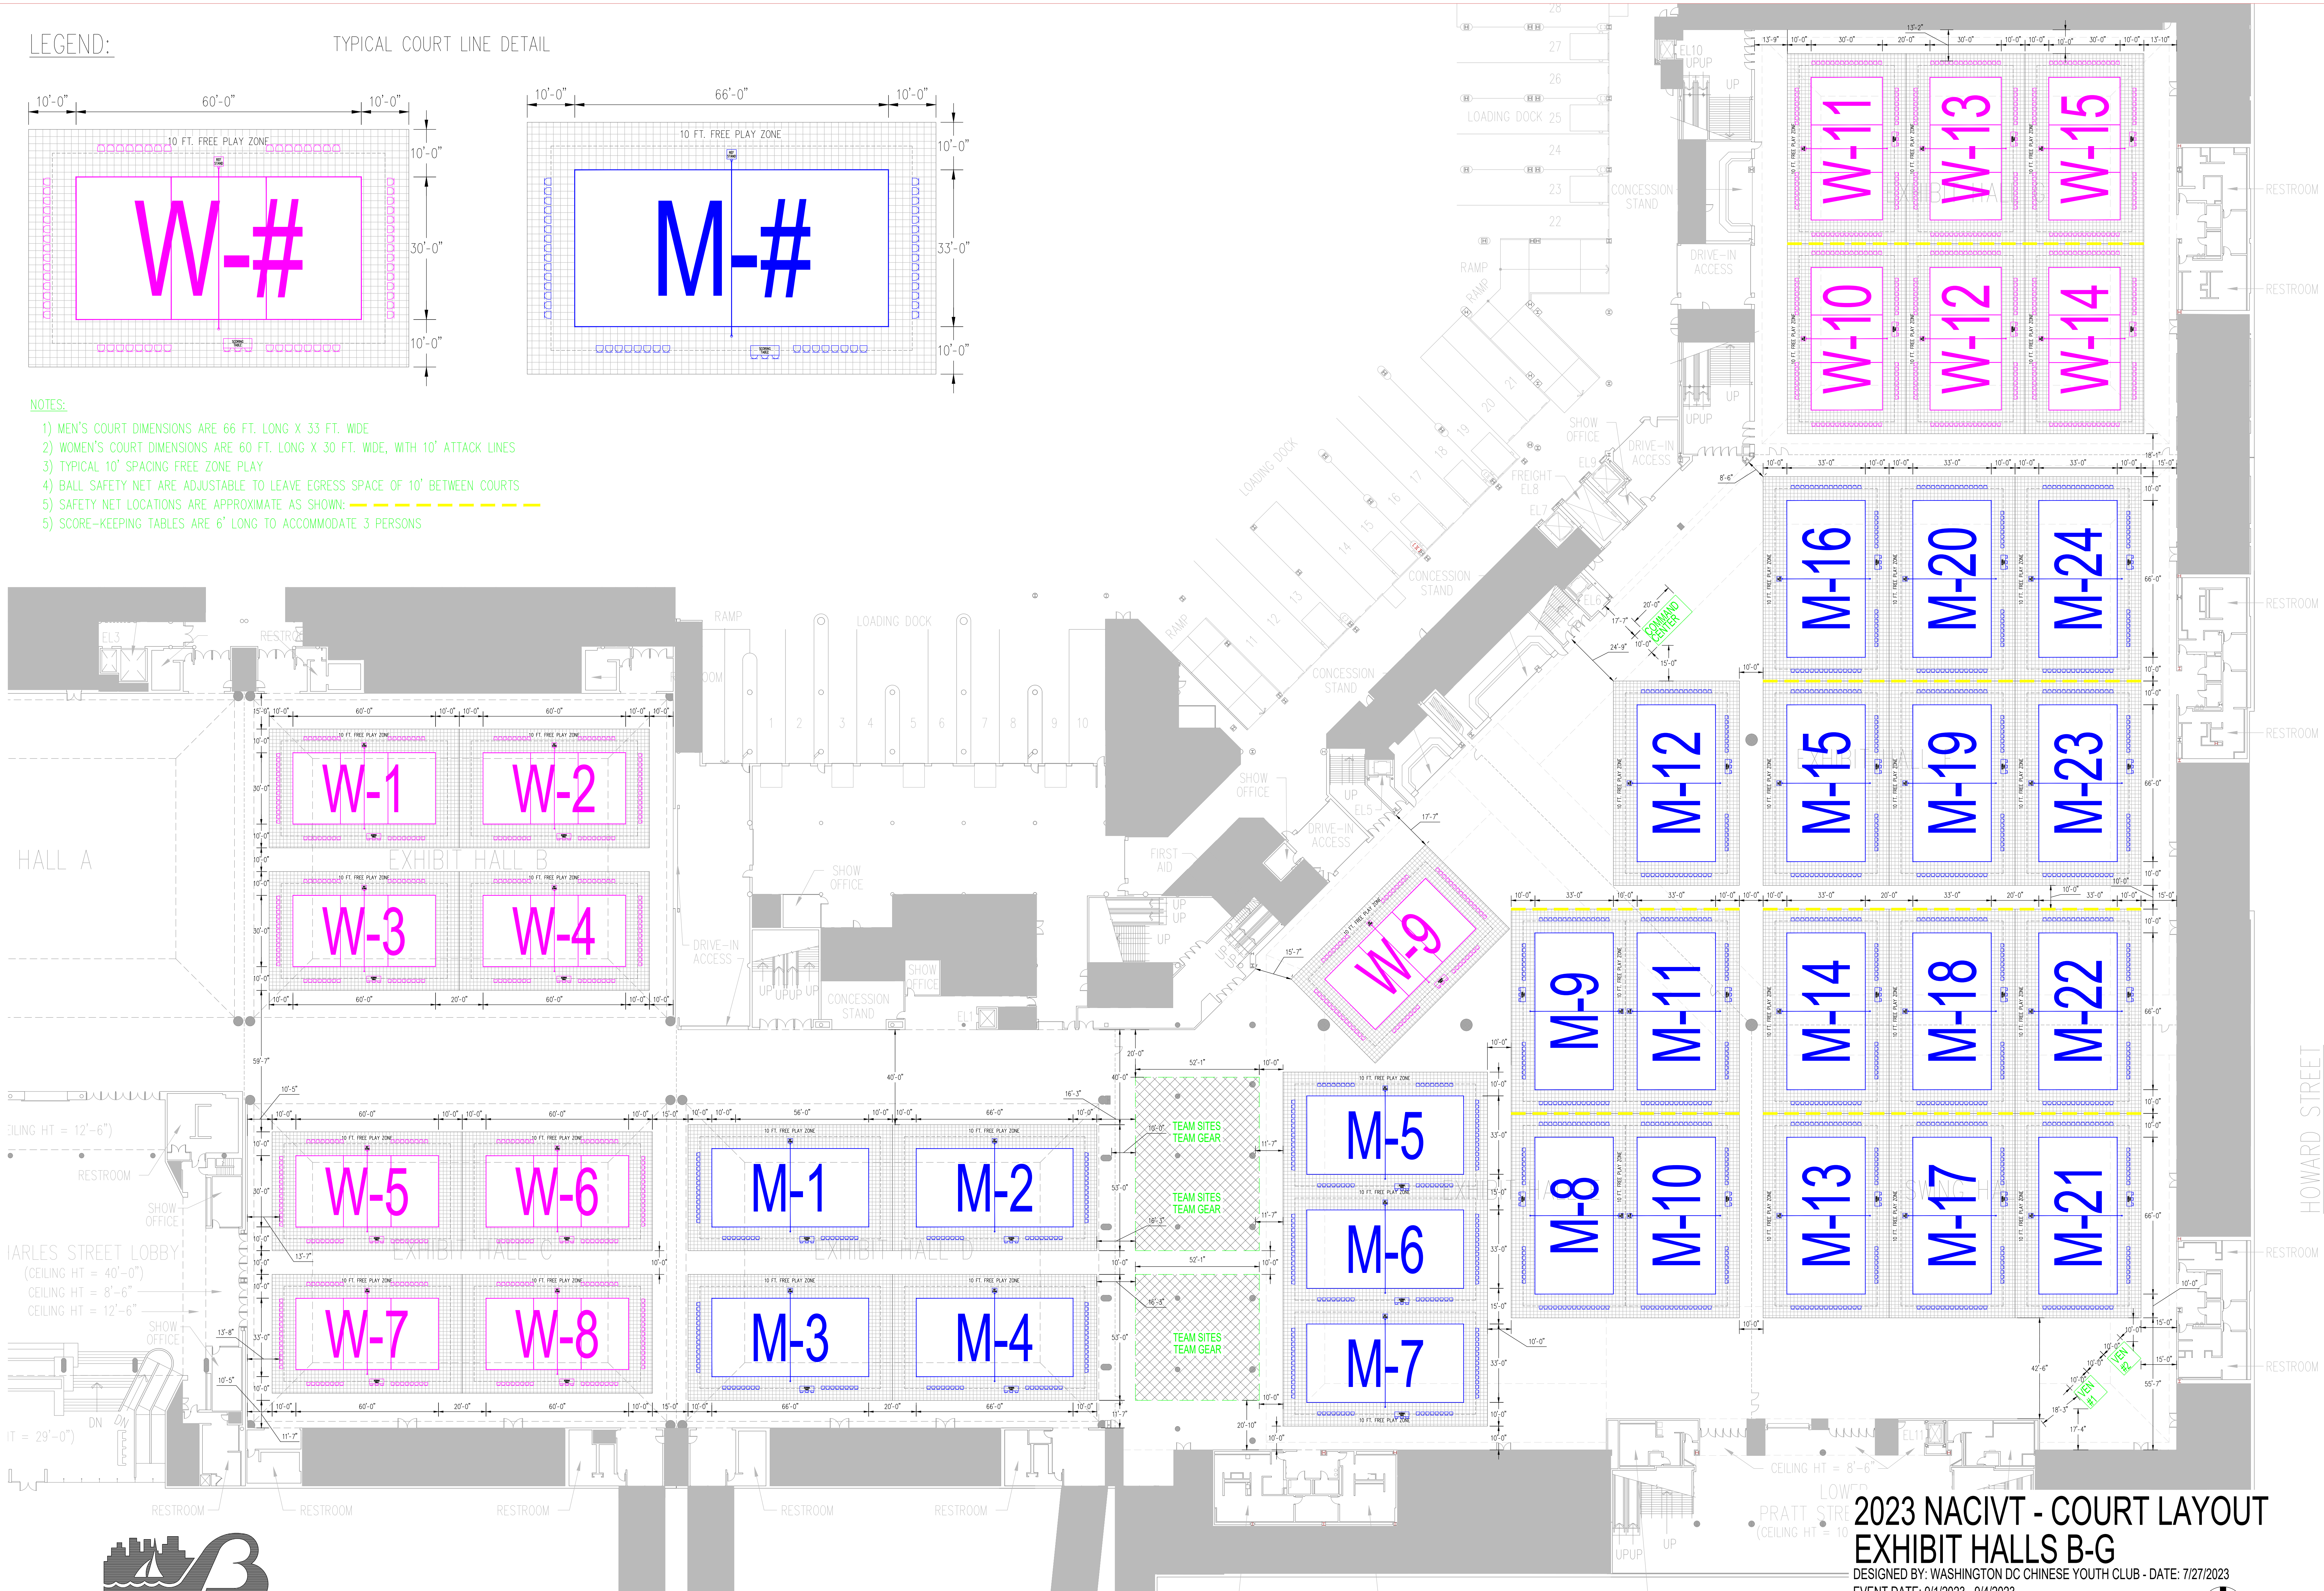

LEGEND:

TYPICAL COURT LINE DETAIL

NOTES:

- 1) MEN'S COURT DIMENSIONS ARE 66 FT. LONG X 33 FT. WIDE
- 2) WOMEN'S COURT DIMENSIONS ARE 60 FT. LONG X 30 FT. WIDE, WITH 10' ATTACK LINES
- 3) TYPICAL 10' SPACING FREE ZONE PLAY
- 4) BALL SAFETY NET ARE ADJUSTABLE TO LEAVE EGRESS SPACE OF 10' BETWEEN COURTS
- 5) SAFETY NET LOCATIONS ARE APPROXIMATE AS SHOWN: - - - - -
- 5) SCORE-KEEPING TABLES ARE 6' LONG TO ACCOMMODATE 3 PERSONS

BALTIMORE CONVENTION CENTER

39 COURTS

2023 NACIVT - COURT LAYOUT
EXHIBIT HALLS B-G

DESIGNED BY: WASHINGTON DC CHINESE YOUTH CLUB - DATE: 7/27/2023
EVENT DATE: 9/1/2023 - 9/4/2023