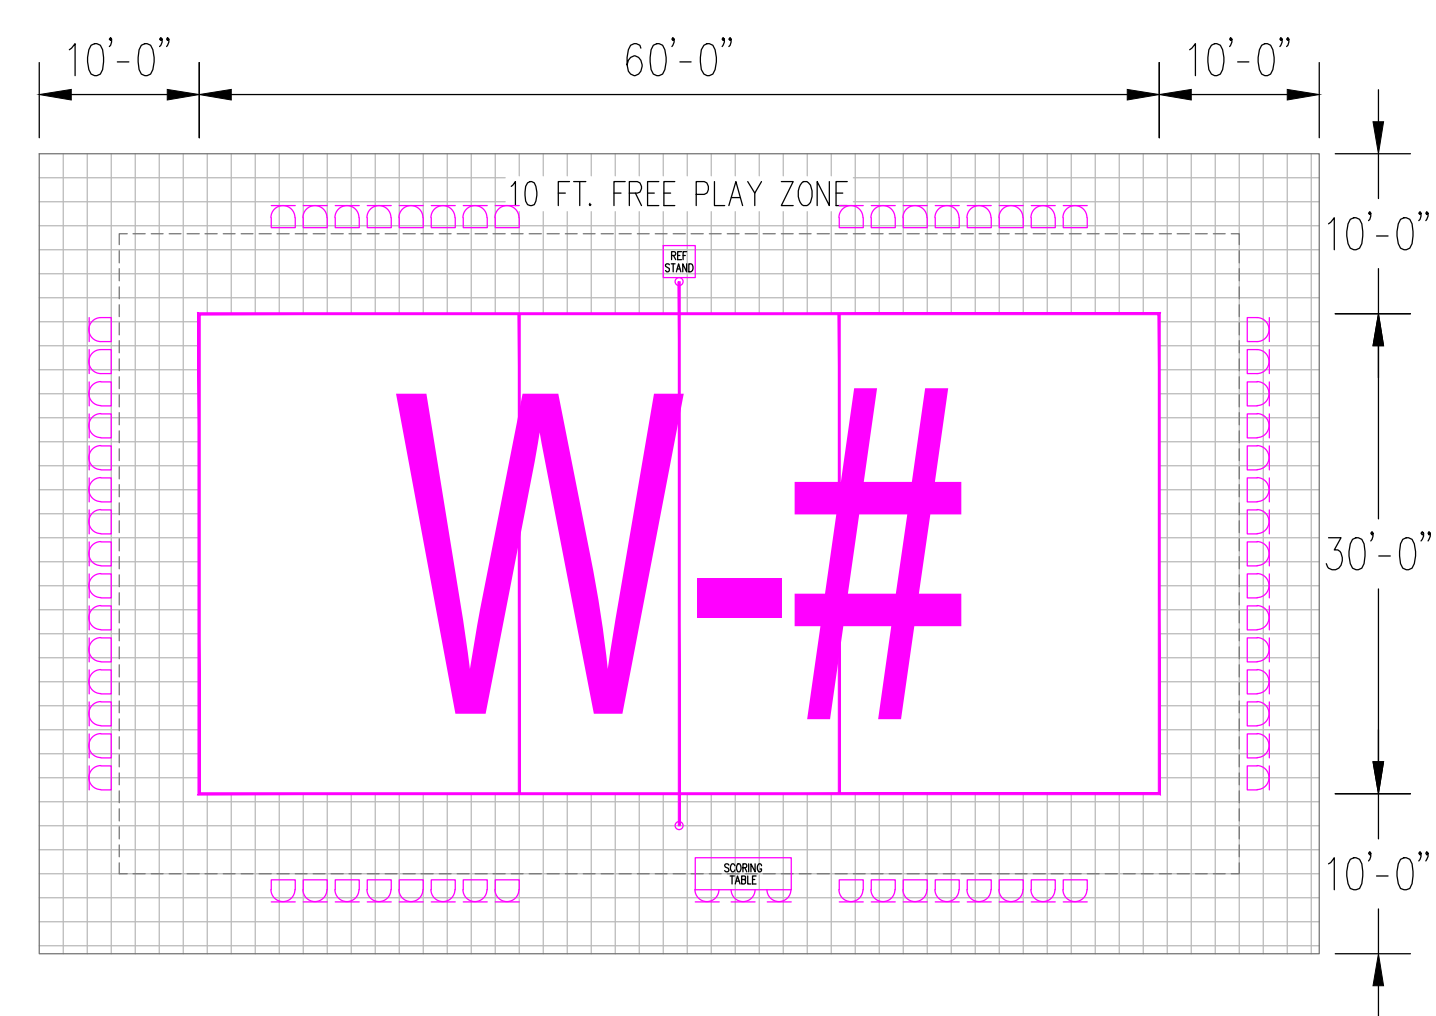

LEGEND:

TYPICAL COURT LINE DETAIL

NOTES:

- 1) MEN'S COURT DIMENSIONS ARE 66 FT. LONG X 33 FT. WIDE
- 2) WOMEN'S COURT DIMENSIONS ARE 60 FT. LONG X 30 FT. WIDE, WITH 10' ATTACK LINES
- 3) TYPICAL 10' SPACING FREE ZONE PLAY
- 4) BALL SAFETY NET ARE ADJUSTABLE TO LEAVE EGRESS SPACE OF 10' BETWEEN COURTS
- 5) SAFETY NET LOCATIONS ARE APPROXIMATE AS SHOWN: - - - - -
- 5) SCORE-KEEPING TABLES ARE 6' LONG TO ACCOMMODATE 3 PERSONS

BALTIMORE CONVENTION CENTER

39 COURTS

2023 NACIVT - COURT LAYOUT
EXHIBIT HALLS B-G

DESIGNED BY: WASHINGTON DC CHINESE YOUTH CLUB - DATE: 7/27/2023
EVENT DATE: 9/1/2023 - 9/4/2023