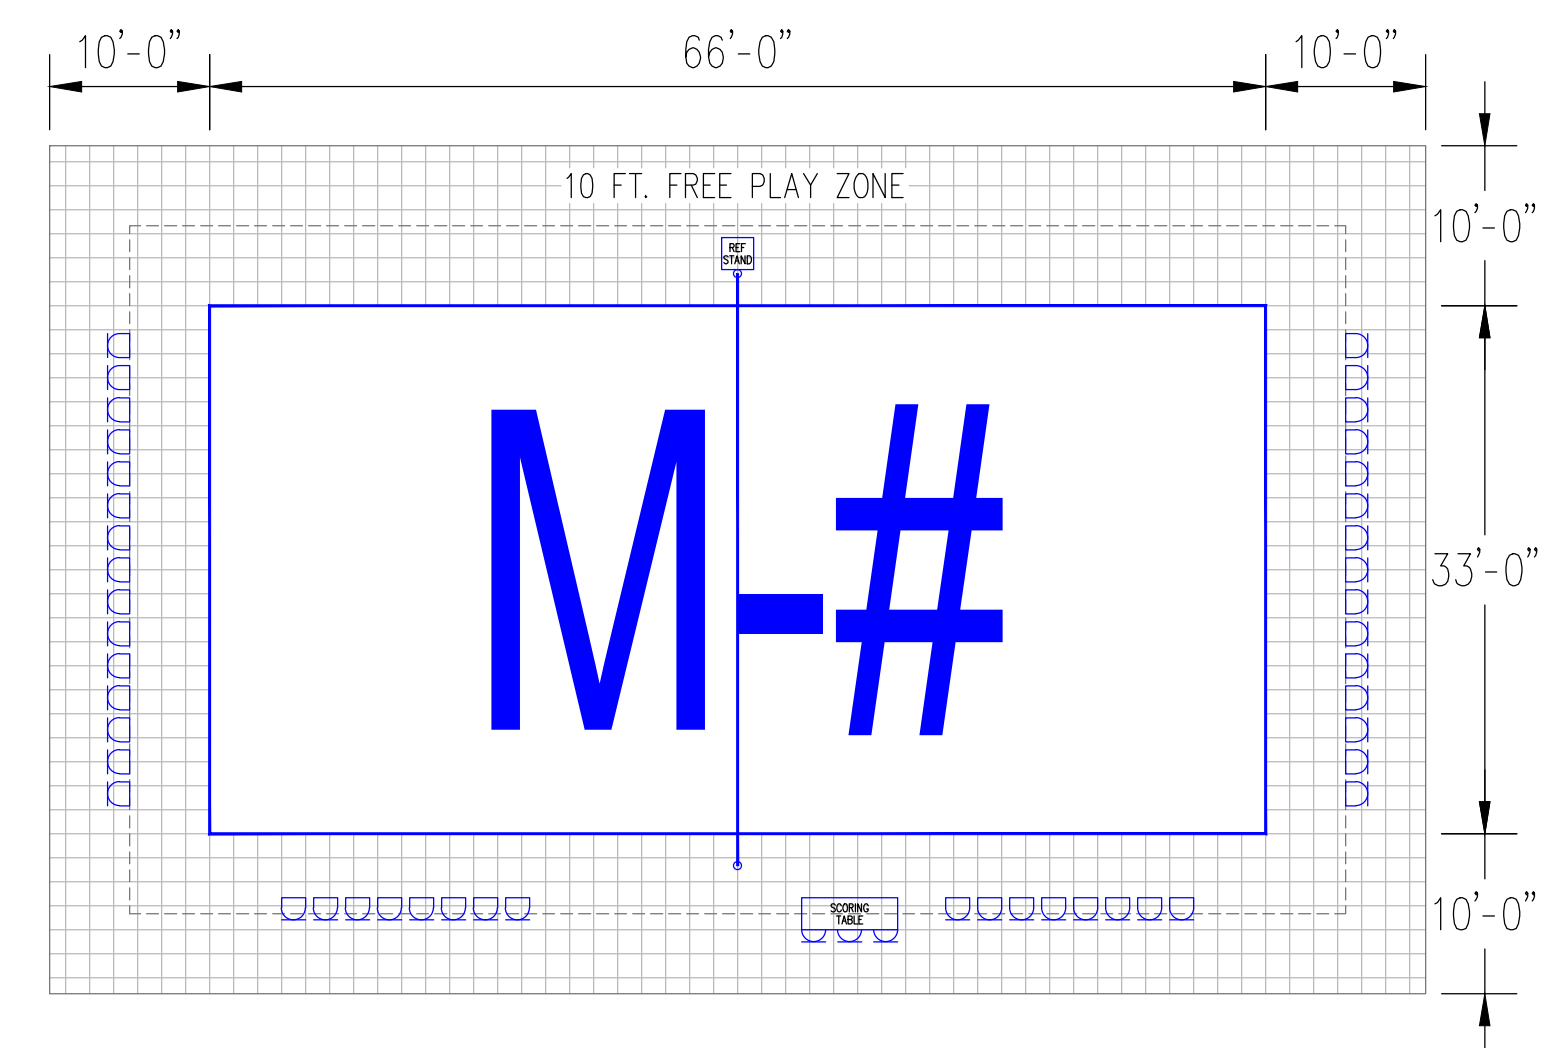

LEGEND:

TYPICAL COURT LINE DETAIL

NOTES:

- 1) MEN'S COURT DIMENSIONS ARE 66 FT. LONG X 33 FT. WIDE
- 2) WOMEN'S COURT DIMENSIONS ARE 60 FT. LONG X 30 FT. WIDE, WITH 10' ATTACK LINES
- 3) TYPICAL 10' SPACING FREE ZONE PLAY
- 4) BALL SAFETY NET ARE ADJUSTABLE TO LEAVE EGRESS SPACE OF 10' BETWEEN COURTS
- 5) SAFETY NET LOCATIONS ARE APPROXIMATE AS SHOWN: - - - - -
- 5) SCORE-KEEPING TABLES ARE 6' LONG TO ACCOMMODATE 3 PERSONS

BALTIMORE CONVENTION CENTER

39 COURTS

2023 NACIVT - COURT LAYOUT
EXHIBIT HALLS B-G

DESIGNED BY: WASHINGTON DC CHINESE YOUTH CLUB - DATE: 7/27/2023
EVENT DATE: 9/1/2023 - 9/4/2023